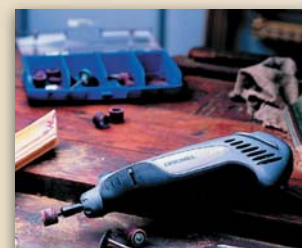

FOR 75 YEARS

Dremel® products have progressed with the world, helping millions of people continue to experience rewarding hands-on projects.

First electric razor blade sharpener

President Franklin D. Roosevelt urges adoption of a 5-day workweek, thereby setting Saturday up as America's favorite day

1932

1935

Dremel® markets the Moto-Tool, the first rotary tool

Nylon invented

Congress approves Social Security Act

Moto-Saw introduced

African-American surgeon Dr. Charles Drew opens America's first blood bank, but segregation laws prevent him from donating his own blood

Winston Churchill becomes Britain's prime minister

1940

1939 – 1945

Dremel® rotary tool was used ...

... in the Allied victory in World War II

1951

Dremel® Electric Fish Scaler hits the market

The 22nd Amendment to the Constitution limiting presidents to two terms is ratified

A.J. Dremel introduces the then-radical idea of "profit sharing," gives employees 30% year-end bonuses

Bell Telephone Laboratories announces the invention of the electric transistor

1 million homes have television

1948

Dremel® Moto-Shop Jig Saw introduced

1957

Soviet Union launches Sputnik I and II, touching off the space race

First round-the-world nonstop jet flight

Dremel® Electric Shoe Polisher introduced

Mass-circulation credit cards appear in America.

1958

1964

Dremel® Electric Engraver introduced

President Lyndon Johnson signs Medicare Act

Beatles first appear on *The Ed Sullivan Show*

Freewheeler, first cordless rotary tool, hits the market

Dremel® Heavy-Duty Flex-Shaft Tool launched

A year after the Berlin Wall falls, historic democratic reforms spread across Europe and East and West Germany unite

In South Africa, Nelson Mandela freed after 27 years in prison